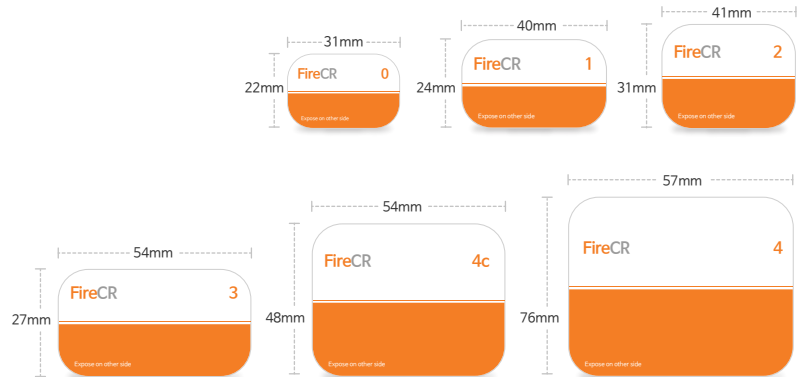

Unique LCD Color Touch Screen Panel

The FireCR Dental Vet Premium features a unique color LCD touch-screen panel for seamless device operation. With no physical push buttons on the unit and an intuitive user interface, entering operator instructions has never been easier.

The screen provides device activity status and includes a sleep mode. It visually guides users in the operation of the system, with little or no training needed. It also presents a preview of the image, allowing technicians to verify image quality. A settings menu allows technicians to customize scanning resolution (high or standard, auto sleep timing, auto start and network settings).

Built-in Erase Function

A built-in erase function eliminates the need to purchase an additional device to erase imaging plates prior to reuse, improving efficiency and reducing costs.

Large size image plate

Improving Efficiency for Dental Practices

FireCR Dental Vet Premium that supports image plate Size 4c & Size 4 improves efficiency by observing X-ray images over a larger area.

FireCR Dental Vet Premium supports imaging plate Size 4c & Size 4 to support rapid examination and reduce radiation exposure of patients.

In addition, using a large area as well as the dental area, it helps in X-ray examination for fractures and post-operative follow-up of small animals' extremities.