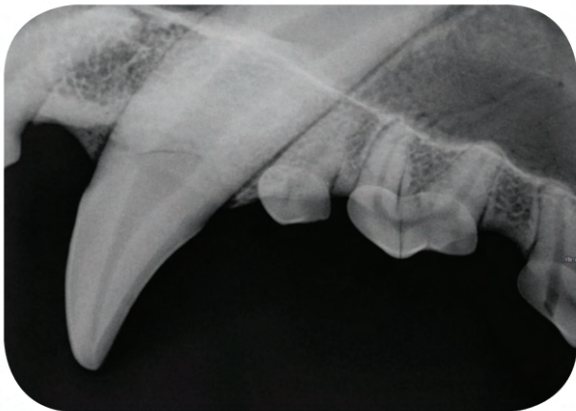

Easy-to-Use Imaging Software

QuantorDent Vet Imaging Software optimizes image acquisition and management. The easy-to-use software supports efficient veterinary practice workflow and requires little training. To ensure that scans are arranged in their precise locations, the operator simply picks the relevant tooth on the dental chart in the software.